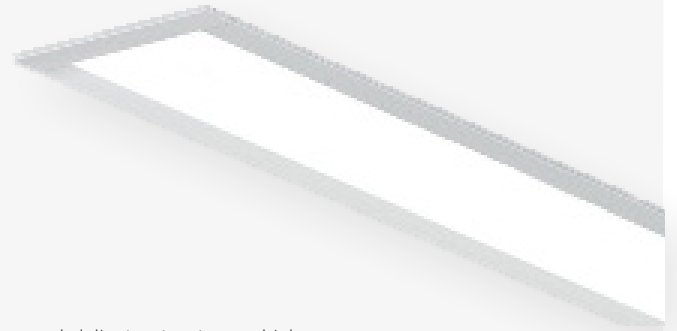

# LIGHTLINE SENSITIVE

A 50x35 mm recessed lighting profile.

LightLine SENSITIVE is a powerful light fixture in a small body. It has a unique and delicate structure, which delivers low glare. The fixture's slim cut allows recessed installation in plaster and suspended ceilings.

## Technical specifications:

**Material:** Anodized Aluminium. Coated or Coloured by choice.

**Diffuser:** Opal / Prismatic.

**Body Color:** ● ○ ● Additional colours by special order.

**Power:** Up to 30W/m

**CCT:** 2700K / 3000K / 4000K

**Mounting Type:** Recessed.

**Max Length per Feed:** Up to 5 m' for 15W/m model.

Up to 3 m' for 30W/m model.

| Power (W) | CCT   | Width×Height (mm) | Diffuser | Luminaire's Lumen Output (lm) |
|-----------|-------|-------------------|----------|-------------------------------|
| 15        | 4000K | 50×35             | Opal     | 680                           |
| 25        | 4000K | 50×35             | Opal     | 1,125                         |
| 30        | 4000K | 50×35             | Opal     | 1,340                         |