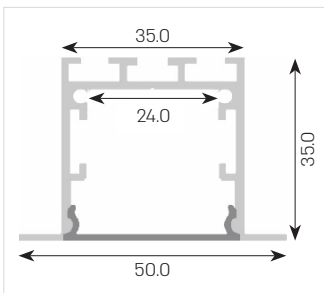

Technical specifications:

Material: Anodized Aluminium. Coated or Coloured by choice.

Diffuser: Opal / Prismatic.

Body Color: ● ○ ● Additional colours by special order.

Power: Up to 30W/m

CCT: 2700K / 3000K / 4000K

Mounting Type: Recessed.

Max Length per Feed: Up to 5 m' for 15W/m model.

Up to 3 m' for 30W/m model.

Power (W)	CCT	Width×Height (mm)	Diffuser	Luminaire's Lumen Output (lm)
15	4000K	50×35	Opal	680
25	4000K	50×35	Opal	1,125
30	4000K	50×35	Opal	1,340

* Data shown is for a few of the available models. The luminaires are available in different colour temperatures, optics, lumen outputs and power. ** Tolerance: +-10%.