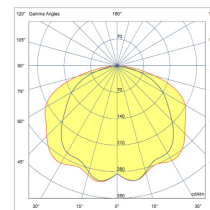

**CCT:** 2700K / 3000K / 4000K

**Mounting Type:** Recessed.

**Max Length per Feed:** Up to 5 m' for 15W/m model.

Up to 3 m' for 30W/m model.

| Power (W) | CCT   | Width×Height (mm) | Diffuser | Luminaire's Lumen Output (lm) |
|-----------|-------|-------------------|----------|-------------------------------|
| 15        | 4000K | 50×35             | Opal     | 680                           |
| 25        | 4000K | 50×35             | Opal     | 1,125                         |
| 30        | 4000K | 50×35             | Opal     | 1,340                         |

\* Data shown is for a few of the available models. The luminaires are available in different colour temperatures, optics, lumen outputs and power. \*\* Tolerance: +-10%.

## Photometric Curves:

- 24v DC
- PF>95%
- ta= 35°C
- IP40
- UGR<19
- CRI>90
- TM21
- LM80
- CB
- III