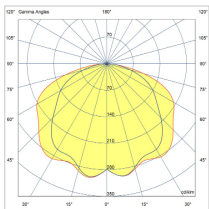

Photometric curves: