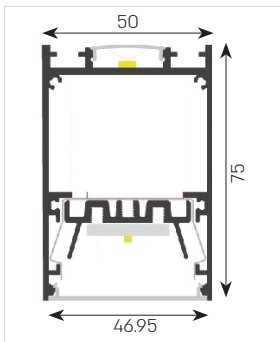

LIGHTLINE CHARISMA

A well-designed external 50 x 75mm light-line profile, which can be suspended, ceiling mounted or wall mounted, including an up & down light dispersion option. LightLine CHARISMA's sleek design makes it the right choice for those looking for plenty of light and a lighting fixture with presence. A wide range of connectors allow to create different lengths and shapes. A removable tray allows easy and quick installation, and a choice between an external or internal LED driver. Suitable for hotels, lobbies, public buildings, offices, restaurants and more.

Technical specifications:

- Material:** Anodized Aluminium. Coated or Coloured by choice.
- Diffuser:** PMMA / PC
- Driver:** Vossloh-Schwabe.
- Body Color:** ● ○ ● Additional colours by special order.
- Optic:** Opal.
- Power:** Up to 30W/m
- CCT:** 2700K / 3000K / 4000K
- Mounting Type:** Ceiling mounted / Pendant / Wall mounted.
- Max Length per Feed:** Up to 5 m' for 15W/m model.
Up to 3 m' for 30W/m model.

Power (W)	CCT	Width×Height (mm)	Diffuser	Luminaire's Lumen Output (lm)
15	4000K	75×50	opal	810
25	4000K	75×50	opal	1,350
30	4000K	75×50	opal	1,610

* Data shown is for a few of the available models. The luminaires are available in different colour temperatures, optics, lumen outputs and power. ** Tolerance: +-10%.