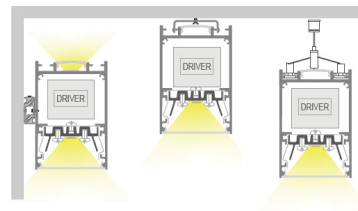

LIGHTLINE CHARISMA

A well-designed external 50 x 75mm light-line profile, which can be suspended, ceiling mounted or wall mounted, including an up & down light dispersion option. LightLine CHARISMA's sleek design makes it the right choice for those looking for plenty of light and a lighting fixture with presence. A wide range of connectors allow to create different lengths and shapes. A removable tray allows easy and quick installation, and a choice between an external or internal LED driver. Suitable for hotels, lobbies, public buildings, offices, restaurants and more.

Technical specifications:

- Material:** Anodized Aluminium. Coated or Coloured by choice.
- Diffuser:** PMMA / PC
- Driver:** Vossloh-Schwabe.
- Body Color:** ● ○ ● Additional colours by special order.
- Optic:** Opal.
- Power:** Up to 30W/m
- CCT:** 2700K / 3000K / 4000K
- Mounting Type:** Ceiling mounted / Pendant / Wall mounted.
- Max Length per Feed:** Up to 5 m' for 15W/m model.
Up to 3 m' for 30W/m model.

Photometric curves:

Mounting Options:

Various Accessories and Connectors Available:

- 220-240V
50-60 Hz
- 24v DC
- PF>95%
- ta= 35°C
- IP40
- UGR<19
- CRI>90
- TM21
- LM80
- CB
-
-