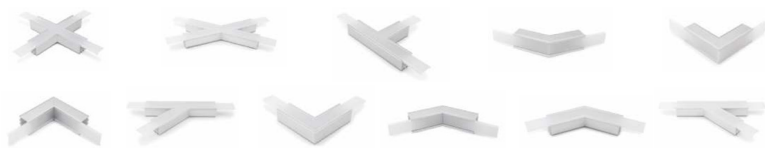

Various Accessories and Connectors Available:

- 220-240V
  50-60 Hz
- 24v DC
- PF>95%
- ta= 35°C
- IP40
- UGR<19
- CRI>90
- TM21
- LM80
- CB