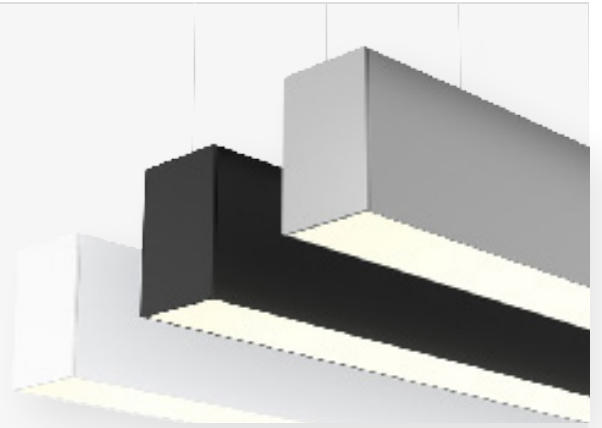

LIGHTLINE CHARISMA

A well-designed external 50 x 75mm light-line profile, which can be suspended, ceiling mounted or wall mounted, including an up & down light dispersion option. LightLine CHARISMA's sleek design makes it the right choice for those looking for plenty of light and a lighting fixture with presence. A wide range of connectors allow to create different lengths and shapes. A removable tray allows easy and quick installation, and a choice between an external or internal LED driver. Suitable for hotels, lobbies, public buildings, offices, restaurants and more.

Technical specifications:

- Material:** Anodized Aluminium. Coated or Coloured by choice.
- Diffuser:** PMMA / PC
- Driver:** Vossloh-Schwabe.
- Body Color:** ● ○ ● Additional colours by special order.
- Optic:** Opal.
- Power:** Up to 30W/m
- CCT:** 2700K / 3000K / 4000K
- Mounting Type:** Ceiling mounted / Pendant / Wall mounted.
- Max Length per Feed:** Up to 5 m' for 15W/m model.
Up to 3 m' for 30W/m model.

Power (W)	CCT	Width×Height (mm)	Diffuser	Luminaire's Lumen Output (lm)
15	4000K	75×50	opal	810
25	4000K	75×50	opal	1,350
30	4000K	75×50	opal	1,610

* Data shown is for a few of the available models. The luminaires are available in different colour temperatures, optics, lumen outputs and power. ** Tolerance: +-10%.