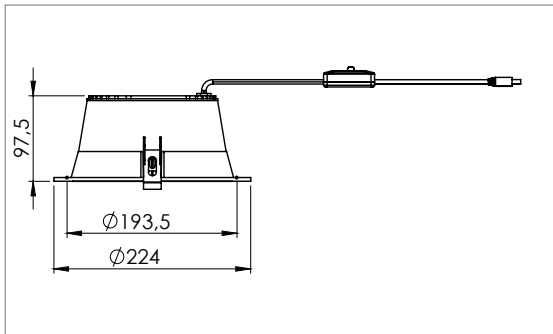

Technical specifications:

Material: Aluminum casting
Leds: OSRAM/PHILIPS Or equivalent
Driver: Vossloh Schwabe
CRI: 90
Power: adjustable power 20W - 30W
Ingress protection rating: IP20
Impact protection rating: IK05
features adjustable CCT by switch : 3000K, 3500K, 4000K

Power (W)	cct	Dimensions (mm)	Luminous Efficacy (lm)	Light Output (lm/w)	cut out	model
Adj.20-30	4000K	Ø224*97.5(H)	3074-4240	106 lm/w	Ø200	ESSENCE

* Data shown is for a few of the available models. The luminaires are available in different colour temperatures, optics, lumen outputs and power. ** Tolerance: +-10%