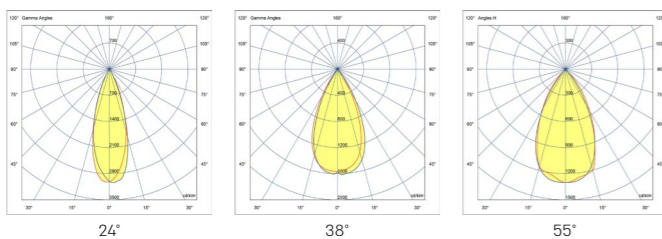

The adjustable head, with a vertical tilt of up to 30°, directs light exactly where you need it, making it ideal for highlighting specific architectural elements or objects. The result: A clean, contemporary look that complements any space.

Technical specifications:

Material: Die-cast aluminum. Embossed aluminum reflector.
Driver: VS
Led: Philips/ Osram or similar
CRI: 90
Optic: 24°, 38°, 55°
Body Colour: ○ ●
Power: 6W/ 12W/ 20W/ 30W
Ingress Protection Rating: IP20
CCT: 3000K / 4000K
Mounting Type: Recessed ceiling
Reflector: White. Additional colors are available upon request:
 Black, silver, gold, black in matte or glossy shades.

Power (W)	CCT	Diameter-Height (mm)	CUT OUT (mm)	Luminaire's Luman Output (lm)
6	4000K	∅65*78	55	350
12	4000K	∅85*90	75	840
20	4000K	∅85*105	75	1,300
30	4000K	∅105*117	95	2,400

* Data shown is for a few of the available models. The luminaires are available in different colour temperatures, optics, lumen outputs and power. ** Tolerance: +-10%.

Photometric Curves:

AMBIENT.