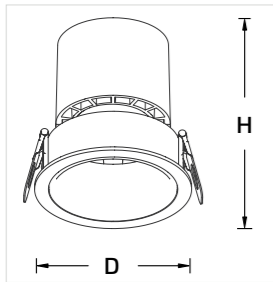

The adjustable head, with a vertical tilt of up to 30°, directs light exactly where you need it, making it ideal for highlighting specific architectural elements or objects. The result: A clean, contemporary look that complements any space.

Technical specifications:

Material: Die-cast aluminum. Embossed aluminum reflector.
Driver: VS
Led: Philips/ Osram or similar
CRI: 90
Optic: 24°, 38°, 55°
Body Colour: ○ ●
Power: 6W/ 12W/ 20W/ 30W
Ingress Protection Rating: IP20
CCT: 3000K / 4000K
Mounting Type: Recessed ceiling
Reflector: White. Additional colors are available upon request:
 Black, silver, gold, black in matte or glossy shades.

Power (W)	CCT	Diameter-Height (mm)	CUT OUT (mm)	Luminaire's Luman Output (lm)
6	4000K	∅65*78	55	350
12	4000K	∅85*90	75	840
20	4000K	∅85*105	75	1,300
30	4000K	∅105*117	95	2,400

* Data shown is for a few of the available models. The luminaires are available in different colour temperatures, optics, lumen outputs and power. ** Tolerance: +-10%.