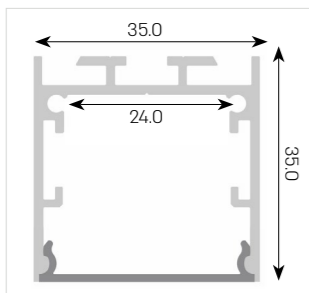

A compact 35x35 mm lighting profile.

LightLine BRAVE is a versatile fixture that can be suspended, ceiling mounted, horizontally wall mounted, and in different lengths and shapes thanks to a wide range of connectors.

Technical specifications:

Material: Anodized Aluminium.
Diffuser: Opal / Prismatic.
Body Colour: ● ○ ● Additional colours by special order.
Power: Up to 30W/m
CCT: 2700K / 3000K / 4000K
Mounting Type: Surface Mounted / Hanging
Max Length per Feed: Up to 5 m' for 15W/m model.
 Up to 3 m' for 30W/m model.

Power (W)	CCT	Width*Height (mm)	Luminaire's Lumen Output (lm)	Luminaire's Lumen Output (Opal) (lm)
15	4000K	35*35	1,000	800
25	4000K	35*35	1,700	1,350
30	4000K	35*35	2,700	1,620

* Data shown is for a few of the available models. The luminaires are available in different colour temperatures, optics, lumen outputs and power. ** Tolerance: +-10%.