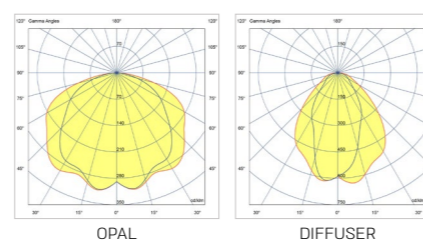

Power (W)	CCT	Width*Height (mm)	Luminaire's Lumen Output (lm)	Luminaire's Lumen Output (Opal) (lm)
15	4000K	35*35	1,000	800
25	4000K	35*35	1,700	1,350
30	4000K	35*35	2,700	1,620

* Data shown is for a few of the available models. The luminaires are available in different colour temperatures, optics, lumen outputs and power. ** Tolerance: +-10%.

Various Accessories and Connectors Available:

Mounting Options:

Hanging Accessories:

Photometric Curves:

EH-VS

LIGHTLINE BRAVE.

EIN-HASHOFET LIGHTING INDUSTRIES
VS LIGHTING SOLUTIONS

- 24v DC
- PF>95%
- ta= 35°C
- IP40
- UGR<19
- CRI>90
- TM21
- LM80
- CB
- III
-