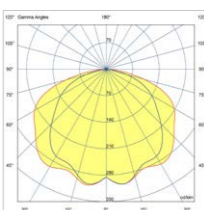

Photometric Curves: