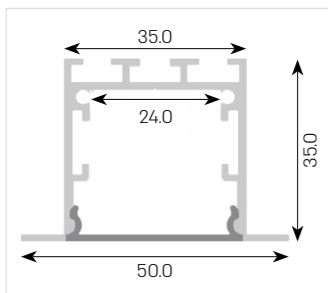

Technical specifications: