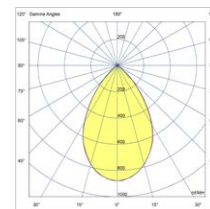

Power (W)	CCT	Diameter*Height (mm)	CUT OUT (mm)	Luminaire's Lumen Output (lm)
6	4000K	87*65	75	480
10	4000K	110*75	100	1,000
15	4000K	135*95	125	1,500
20	4000K	186*121	175	2,000
25	4000K	160*109	150	2,500
36	4000K	186*121	175	3,600

\* Data shown is for a few of the available models. The luminaires are available in different colour temperatures, optics, lumen outputs and power. \*\* Tolerance: +-10%.

#### Photometric Curves: