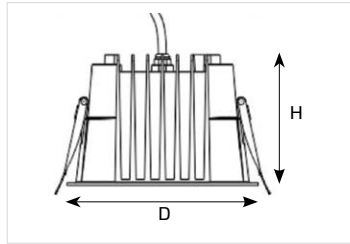

A dark-light LED recessed lighting fixture, designed according to leading international standards and requirements. ARTIST by EH-VS is designed to deliver a low glare light thanks to its deep structure and the ability of additional accessories delivering up to UGR<16 levels. The fixture's long lifespan and other protections are achieved thanks to Vossloh-Schwabe's Ripple<1% (Flicker-Free) LED driver.

#### Technical specifications:

**Material:** Die-cast aluminium. Aluminum reflector.  
**Diffuser:** Optical Polycarbonate.  
**Body Colour:** ○  
**Optic:** 60°  
**Power:** 6W / 10W / 15W / 20W / 25W / 36W  
**Ingress Protection Rating:** IP54/20  
**CCT:** 3000K / 4000K  
**Mounting Type:** Recessed.

Power (W)	CCT	Diameter*Height (mm)	CUT OUT (mm)	Luminaire's Lumen Output (lm)
6	4000K	87*65	75	480
10	4000K	110*75	100	1,000
15	4000K	135*95	125	1,500
20	4000K	186*121	175	2,000
25	4000K	160*109	150	2,500
36	4000K	186*121	175	3,600